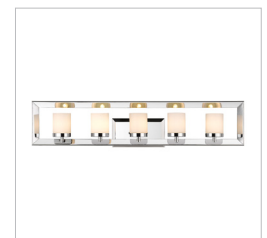

2074-BA5 CH